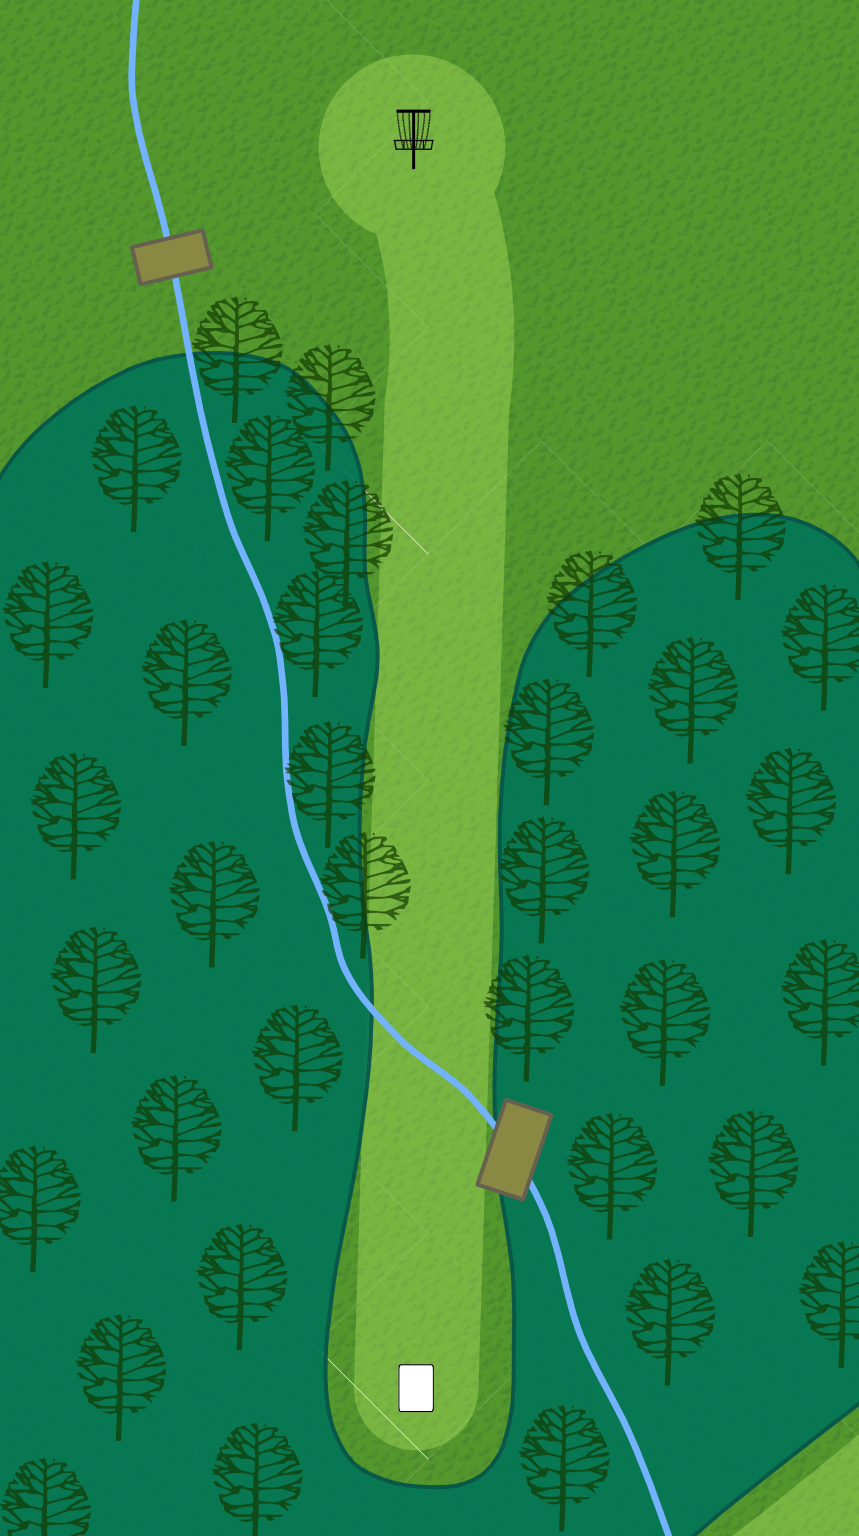

Kennel Lake

8

Par 3
210 ft

Creek is casual.