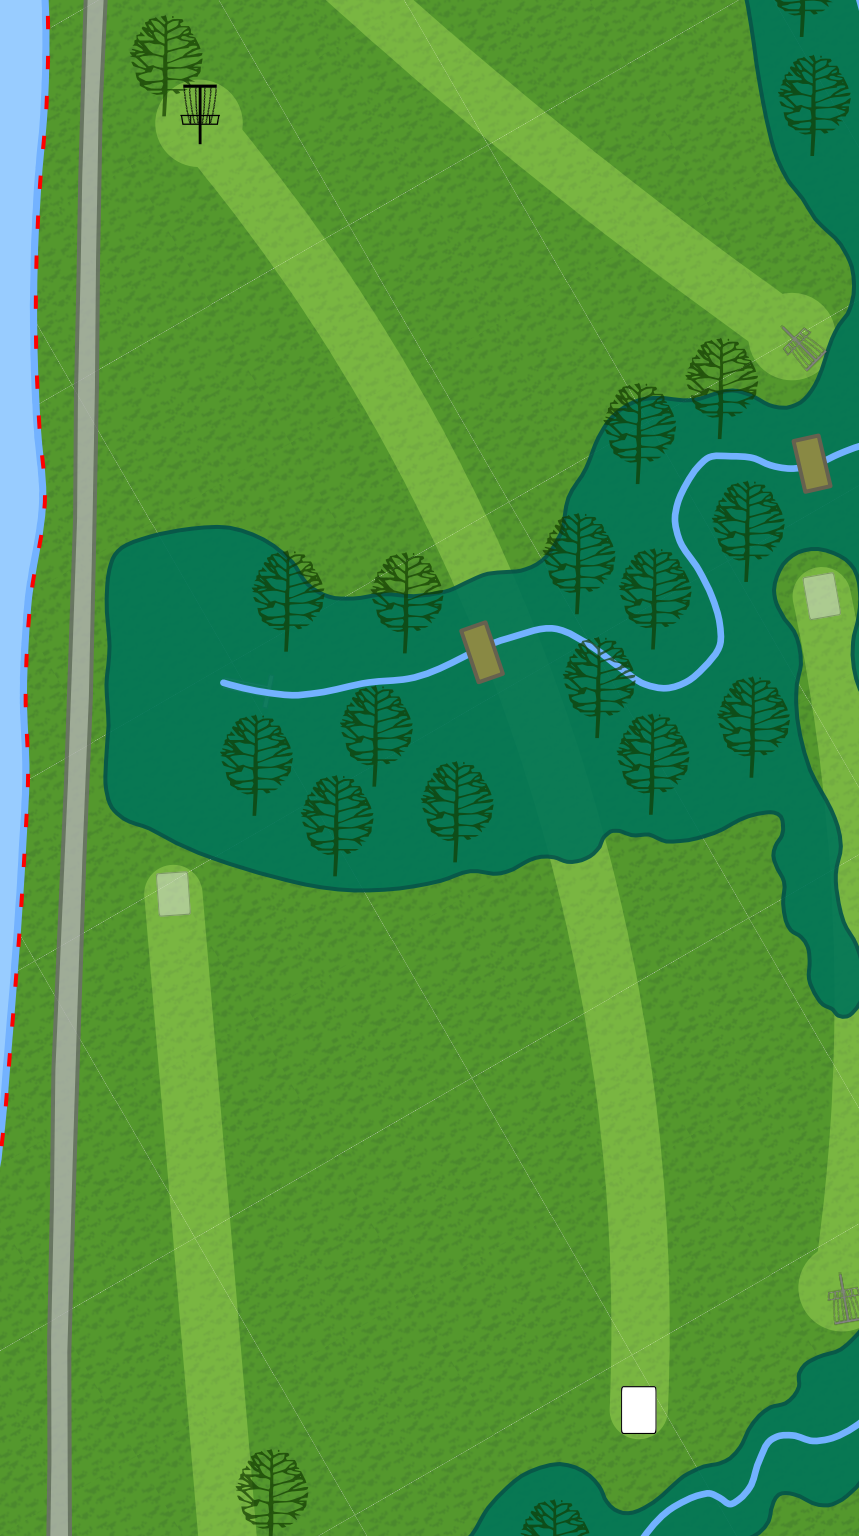

## Kennel Lake

# 3

**Par 3**  
**256 ft**

Creek is casual.

# 4

**Par 4**  
**475 ft**

Surrounded by  
water in the  
lake is OB.  
Creek is casual.