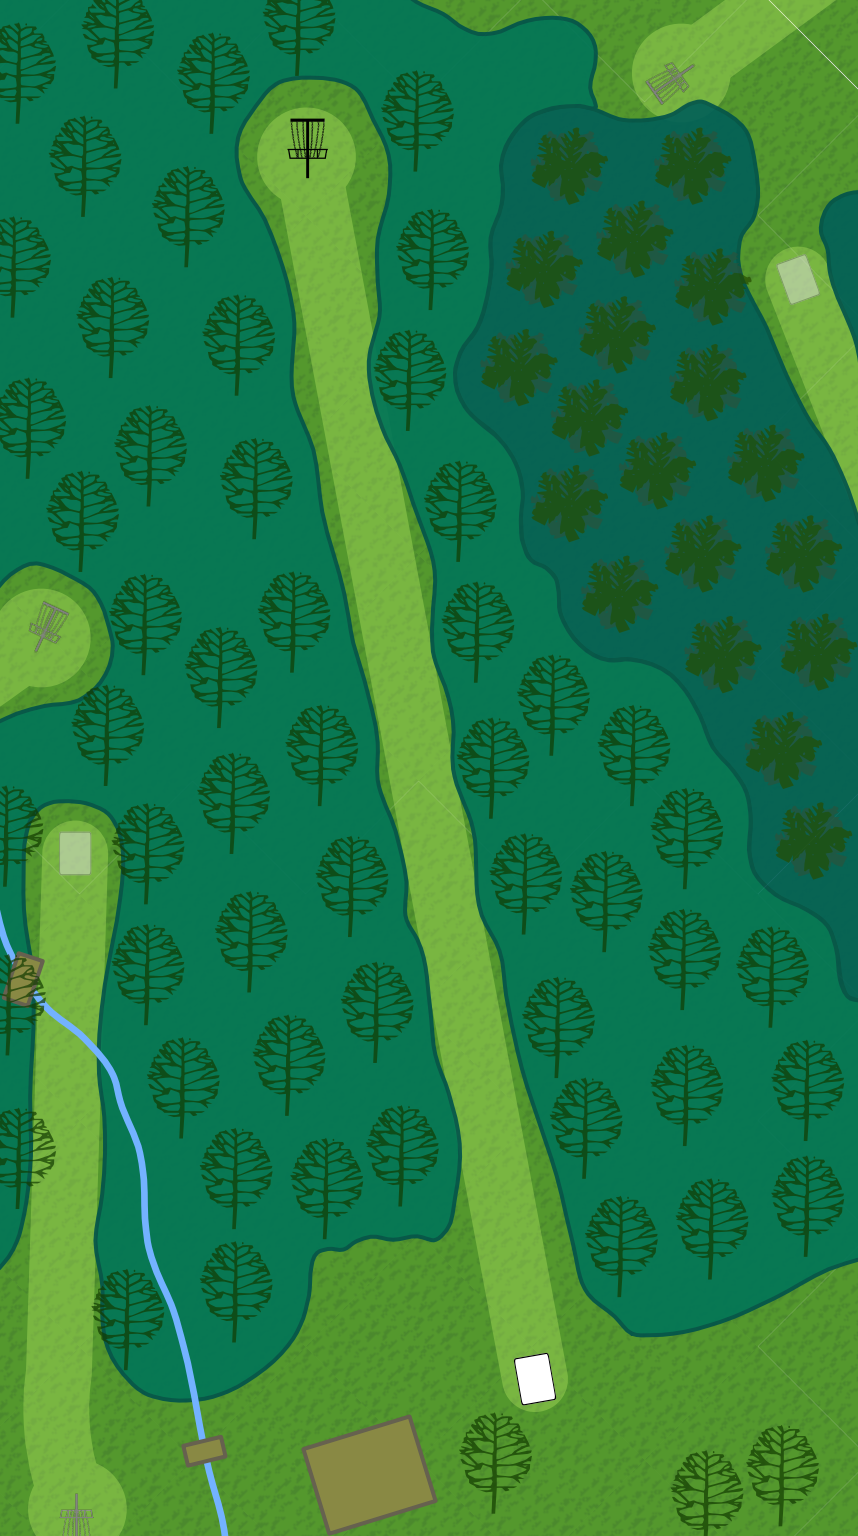

**Kennel
Lake**

9

**Par 3
353 ft**