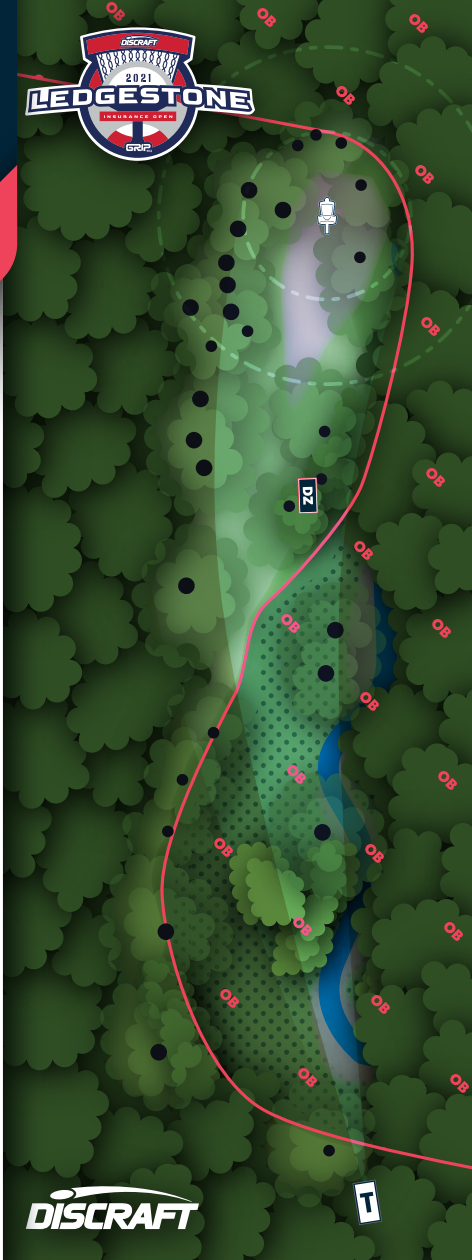

NORTHWOOD

Black, Long & Short Tees • Morton, IL

HOLE MAPS LEGEND

-  OB Water
-  OB Area
-  Hazard Area
-  Rough / Marsh
-  Dirt Paths / Roads
-  Roads
-  Sidewalks/Cart Paths
-  Tree Trunks (approx.)
-  Open Area
-  Dirt Areas / Forest Floor
-  Cement Areas
-  Paved Areas / Parking Lots
-  General Water
-  Trees / Canopy
-  Bushes / Brush
-  Evergreens

DGPT

NORTHWOOD BLACK

9

PAR

4

732

FEET

223.1 m