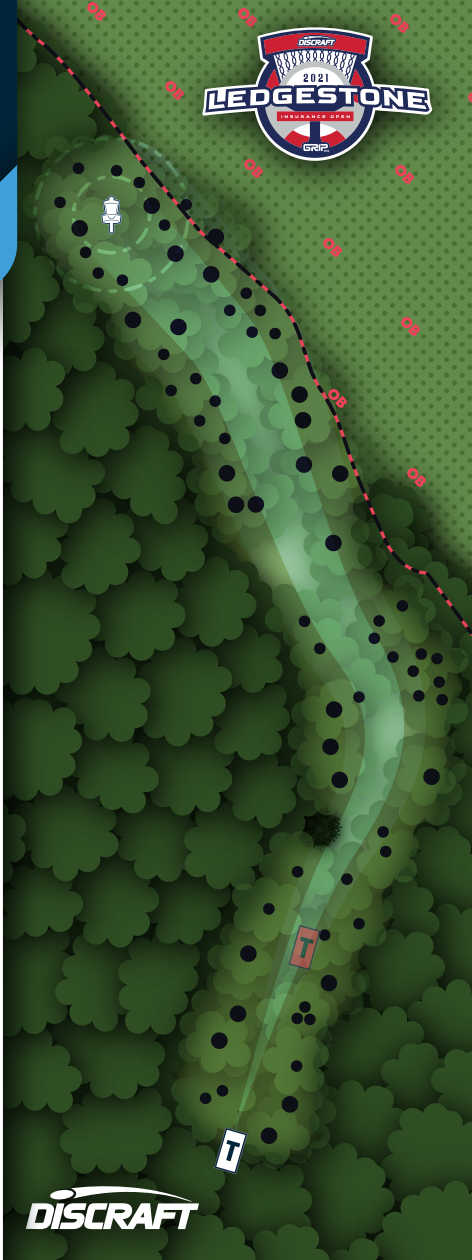

893

FEET

272.2 m

RULES & NOTES

OB: Discs coming to rest right of the fence are OB.

DISCRAFT

DGPT

NORTHWOOD BLACK