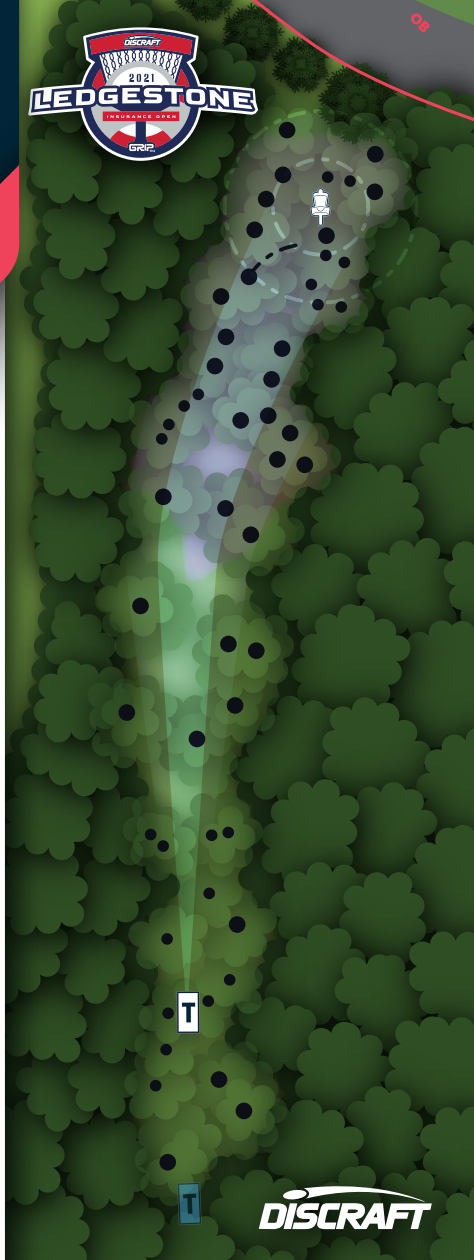

PAR

4

590

FEET

179.8 m

RULES & NOTES

OB: Long of basket in parking lot.

DISCRAFT