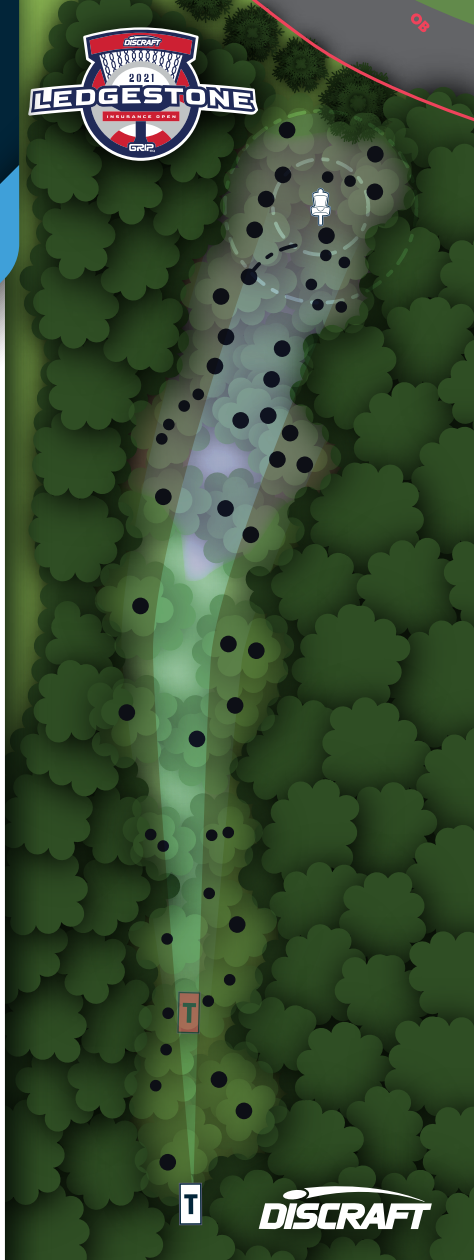

DROP ZONE: Optional DZ may be used for shots that go OB.

DISCRAFT

DGPT

NORTHWOOD BLACK

18

PAR

4

703

FEET

214.3 m

RULES & NOTES

OB: Long of basket in parking lot.

DISCRAFT

DGPT

NORTHWOOD BLACK

18