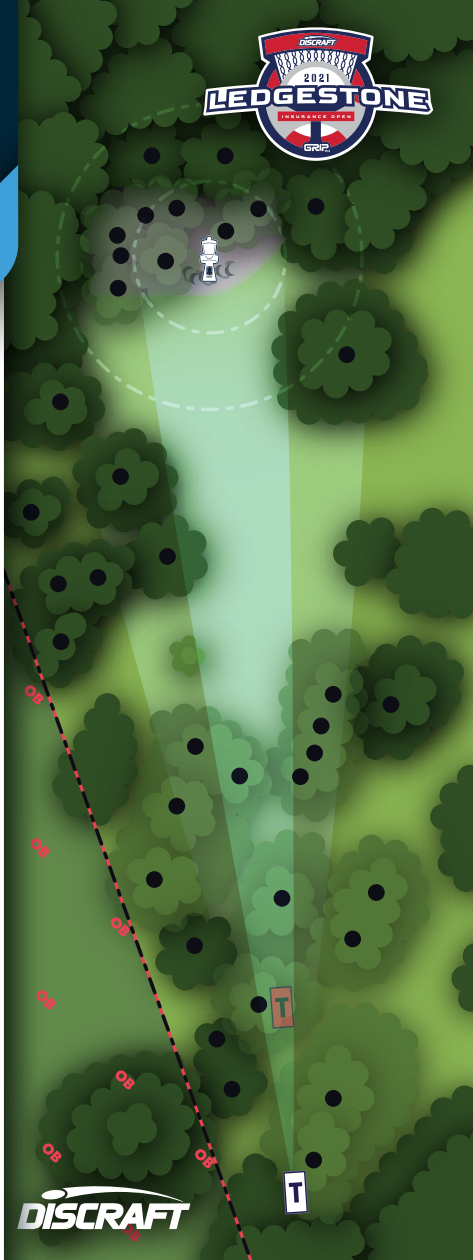

DGPT

NORTHWOOD BLACK

10

PAR

3

400

FEET

121.9 m

RULES & NOTES

OB: Discs coming to rest within fenced-in area left are OB.

DISCRAFT