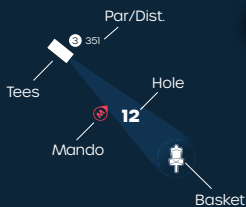

-  FPO
-  MPO

PAR
MPO **64** 10,529 ft.

PAR
FPO **64** 8,818 ft.

NORTHWOOD

Black, Short & Long Tees • Morton, IL

HOLE	1	2	3	4	5	6	7	8	9	OUT	
PAR	3	4	4	4	4	5	3	3	4	34	MPO
Dist. (ft.)	455	580	604	637	451	947	325	389	732	5,120	
PAR	3	4	4	4	4	5	3	3	4	34	FPO
Dist. (ft.)	455	580	453	467	451	701	325	389	564	4,385	

HOLE-SPECIFIC NOTES

- HOLE 1** – Discs coming to rest left/long of stakes is considered OB.
- HOLE 8** – Discs coming to rest to the right or long of the white stakes are OB.
Optional DZ may be used for shots that go OB.
- HOLE 10** – Discs coming to rest inside of fenced area left are considered OB.
- HOLE 13** – Discs coming to rest within white staked area short of green are OB.
- HOLE 14** – Discs coming to rest right of the fence are OB.
- HOLE 15** – Discs coming to rest left of white stakes are considered OB.
- HOLE 17** – Discs coming to rest to the left or long of the white stakes are OB.
Optional DZ may be used for shots that go OB.
- HOLE 18** – Long of basket in parking lot is OB.